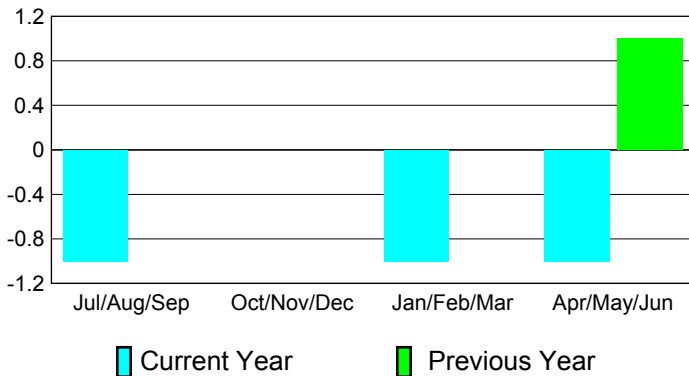

2010-2011 GMT Reports for District (or Undistricted) **District 108AB**

GMT: **Federico STEINHAUS**

Location: **ITALY**

GMT CA: **4**

CLUBS

**Club Results
2010-2011**

**Clubs
2009-2010**

Month	New Club Goal	Actual New Clubs	Actual Dropped Clubs	Gain/Loss of Clubs	Gain/Loss of Clubs
Jul/Aug/Sep	0	0	-1	-1	0
Oct/Nov/Dec	1	1	-1	0	0
Jan/Feb/Mar	1	1	-2	-1	0
Apr/May/June	0	1	-2	-1	1
Totals	2	3	-6	-3	1

Club Results 2010-2011

Goal, New, Dropped, Gain/Loss

Comparison of Club Gain/Loss

Current Year Compared to the Previous Year

YTD Status Quo Clubs 2010-2011

Status Quo Clubs Compared to Status Quo Members

MEMBERSHIP