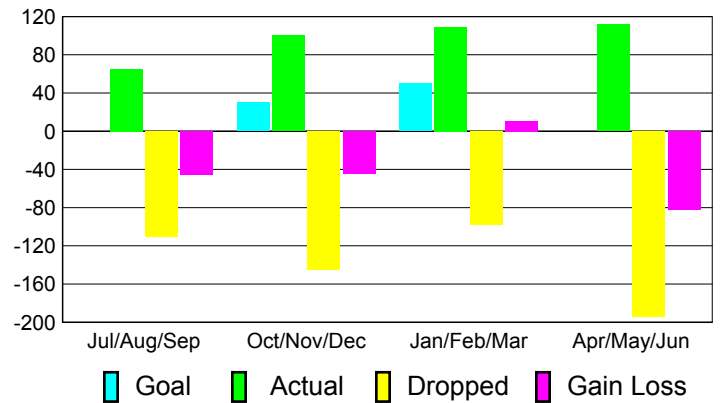

Membership Results 2010-2011

Goal, New, Dropped, Gain/Loss

Comparison of Membership Gain/Loss

Current Year Compared to the Previous Year