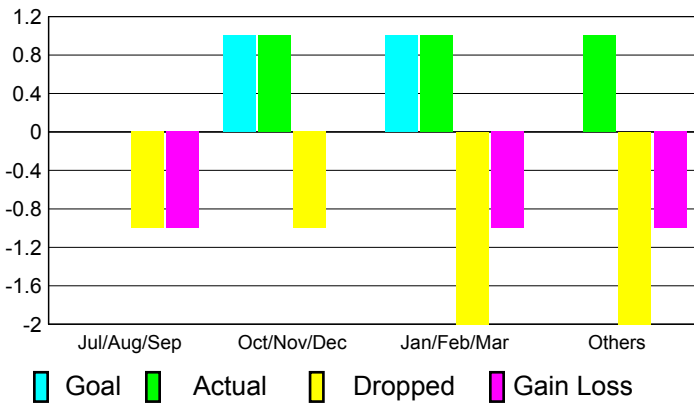

2010-2011 GMT Reports for District (or Undistricted) **District 108AB**

GMT: **Federico STEINHAUS**

Location: **ITALY**

GMT CA: **4**

CLUBS

**Club Results
2010-2011**

**Clubs
2009-2010**

Month	New Club Goal	Actual New Clubs	Actual Dropped Clubs	Gain/Loss of Clubs	Gain/Loss of Clubs
Jul/Aug/Sep	0	0	-1	-1	0
Oct/Nov/Dec	1	1	-1	0	0
Jan/Feb/Mar	1	1	-2	-1	0
Apr/May/June	0	1	-2	-1	1
Totals	2	3	-6	-3	1

Club Results 2010-2011

Goal, New, Dropped, Gain/Loss

Comparison of Club Gain/Loss

Current Year Compared to the Previous Year

YTD Status Quo Clubs 2010-2011

Status Quo Clubs Compared to Status Quo Members

MEMBERSHIP

**Membership Results
2010-2011**

**Membership
2009-2010**

Month	Net Memb Goal	Actual New Memb	Actual Dropped Memb	Gain/Loss of Memb	Gain/Loss of Memb
Jul/Aug/Sep	0	65	-111	-46	-14
Oct/Nov/Dec	30	100	-145	-45	-30
Jan/Feb/Mar	50	109	-98	11	-12
Apr/May/June	0	112	-194	-82	-84
Totals	80	386	-548	-162	-140