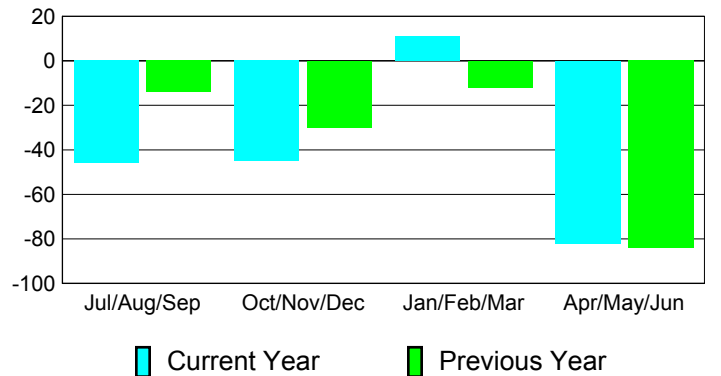

**Membership Results
2010-2011**

**Membership
2009-2010**

Month	Net Memb Goal	Actual New Memb	Actual Dropped Memb	Gain/Loss of Memb	Gain/Loss of Memb
Jul/Aug/Sep	0	65	-111	-46	-14
Oct/Nov/Dec	30	100	-145	-45	-30
Jan/Feb/Mar	50	109	-98	11	-12
Apr/May/June	0	112	-194	-82	-84
Totals	80	386	-548	-162	-140

Membership Results 2010-2011

Goal, New, Dropped, Gain/Loss

Comparison of Membership Gain/Loss

Current Year Compared to the Previous Year

Gender Comparison 2010-2011

Jul/Aug/Sep

Oct/Nov/Dec

Jan/Feb/Mar